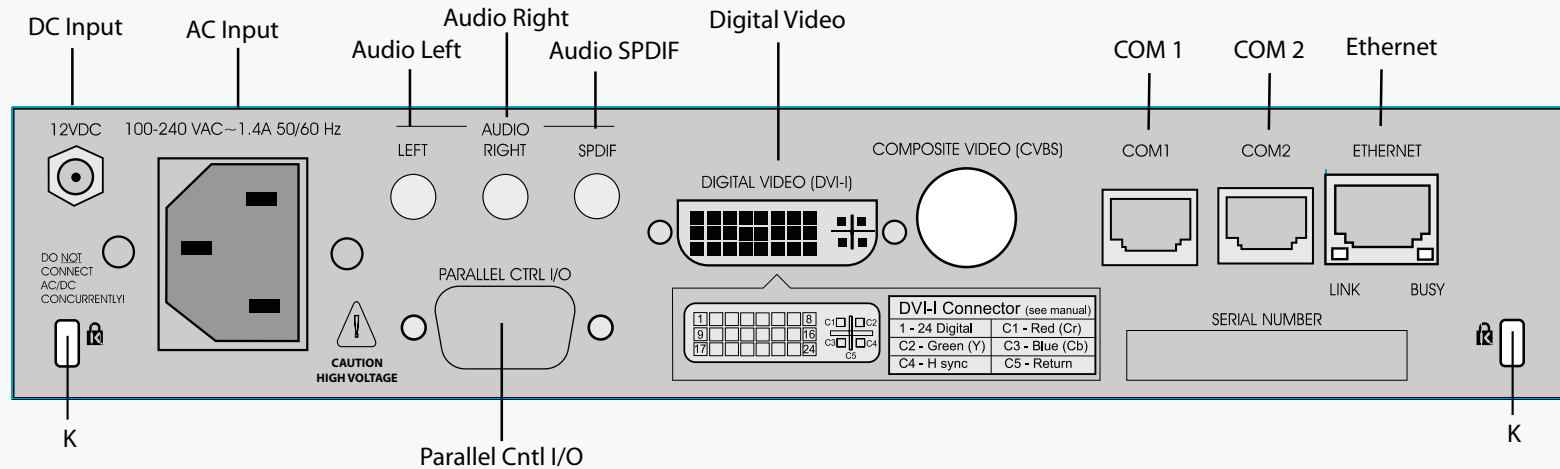

**DVI/RGBHV Cable:** Used with TV Standard Display Targets.

**DVI/Component Cable:** Used with TV Standard Display Targets.

**EdgeShelf:** Holds 2 edje 4111 HD units, power supplies.

**EXTPS24WATT:** External 12 volt power supply 24 watt.

# edje 4111 Digital Media Player

- AC Line Input:** Standard 3-pin computer power plug. (Auto range 70-240 VAC input)
- DC Input:** 12 VDC (Do NOT connect AC and DC concurrently) Purchase the 12VDC power supply from Adtec separately (PN EXTPS24WATT)
- Composite Video Out:** Analog Video Interface. BNC
- Digital Video Out:** Digital Video Interface. Cables purchased separately
- Audio Left:** Unbalanced analog audio left channel (RCA)
- Audio Right:** Unbalanced analog audio right channel (RCA)
- Audio SPDIF:** Digital audio (RCA) configurable as Compressed (for 5.1 AC-3 audio) or Uncompressed (PCM 2 channel).
- Parallel Cntl I/O:** Parallel port used for input or output control.
- K :** Kensington Security Slot to be used with a Kensington Slim MicroSaver security cable to prevent unauthorized removal .
- Com1 (not API port):** RS-232 terminal monitor for communicating with the internal host motherboard for diagnostics.
- Com2 (API):** RS-232 Adtec API control and status terminal port.
- Ethernet:** 10/100BaseT Ethernet RJ-45.