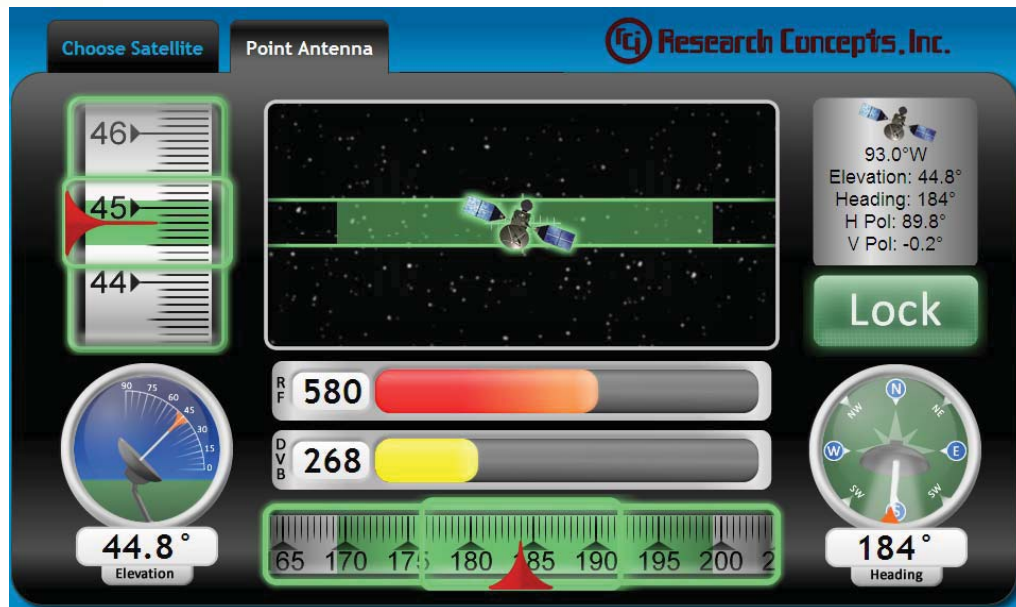

RC300

The Flyaway Companion
Satellite Acquisition Tool for non-motorized Antennas

The days of endlessly searching the sky with your flyaway antenna are over. The RC300 Flyaway Companion from Research Concepts, Inc. brings all the power of RCI Auto Acquisition solutions to the non-motorized antenna.

FEATURES

- Calculates Satellite pointing angle from anywhere
- Positively Identify Satellites from the DVB Satellite Signature
- Measures both Broadband RF Power and DVB Carrier level
- Realtime Antenna Heading and Elevation Angles with active indicators to target
- Intuitive Graphical User Interface, no training Required
- Convenient Display, any Web Browser
- Updatable Satellite database
- Connects inline with iDirect modems (optional)
- Optionally powers the LNB, no other equipment required to position the antenna on the satellite
- Optional SatScan Feature creates its own Satellite Signatures
- Operating Status information displayed through simple front panel LEDs
- Easily moveable from Antenna to Antenna to service a fleet of portable terminals.
- Size: 10 x 7 x 3 1/2 inches 2 lbs
- Power: 90 – 264VAC 50-60 Hz; 1 Amp, also operable from 24VDC